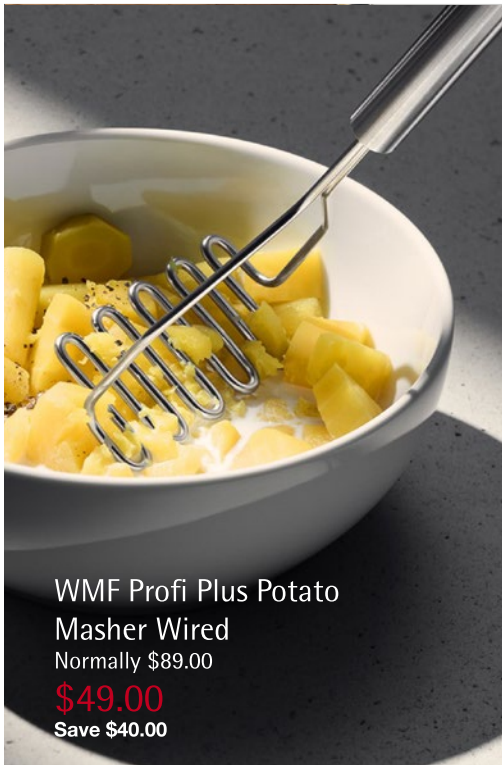

**WMF Matroschka Bar Set 3pce**

Normally \$239.00

**\$199.00**

Save \$40.00

Comprises - Cocktail Shaker, (with bar measure lid), Ice Tongs, Pestle

**WMF Wine Decanter**

Normally \$149.00

**\$129.00**

Save \$20.00

**WMF Profi Plus Potato**

**Masher Wired**

Normally \$89.00

**\$49.00**

Save \$40.00

**WMF Spice Mill Set 2pce**

**De Luxe Copper**